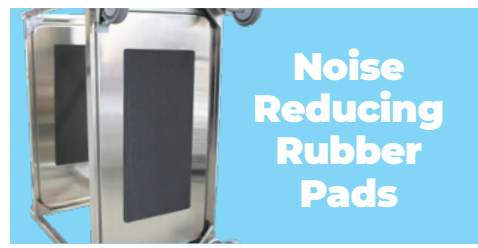

These trolleys are also available with stainless steel castors. Contact our staff for more information.

Attractive Stainless Finish

100mm Zinc Plated Rubber Castors

Noise Reducing Rubber Pads

Stainless Steel Platform Trolleys