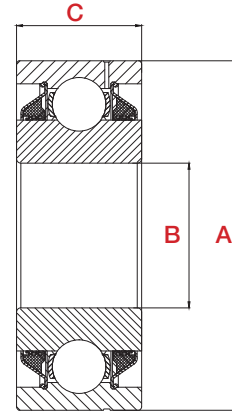

Visit our www.richmondau.com for more information on each bearing type.

ROUND BORE

(A)	(B)	(C)	(D)	Product Code
45.225mm	3/4"	15.49mm	-	P204RR6
40mm	16.256mm	18.29mm	12mm	203KRR2
100mm	55.575mm	33.34mm	-	GW211PPB2
125mm	70mm	39.69mm	-	GW214PP2
100mm	55.575mm	33.34mm	-	W211PP2
100mm	55.575mm	33.34mm	-	W211PPB2

SQUARE BORE

(A)	(B)	(C)	(D)	Product Code
80mm	29.97mm	36.53mm	18mm	W208PP5
80mm	29.97mm	36.53mm	18mm	W208PPB5
85.74mm	29.97mm	36.53mm	30.18mm	W208PPB12
100mm	38.89mm	33.34mm	-	GW211PPB3
101.6mm	38.89mm	44.45mm	36.53mm	GW211PP5
100mm	38.89mm	50.8mm	33.34mm	PDFNF11008R3
101.6mm	41mm	44.45mm	36.53mm	W211PP34
103.56mm	38.89mm	44.45mm	36.53mm	W211PPB6
100mm	41.20mm	33.34mm	-	W211PP30

Visit our www.richmondau.com for more information on each bearing type.

FLANGE-MOUNT SQUARE BALL BEARING UNIT: FOUR-BOLT FLANGE

FD211RP

(A)	(B)	(C)	(D)	(E)	(F)	Product Code
139.7mm	41mm	139.7mm	50.95mm	45.70mm	13.5mm	FD211RP
127mm	29.85mm	127mm	44.45mm	42mm	13.5mm	FD210R

FLANGE-MOUNT ROUND BALL BEARING UNIT: FOUR-BOLT FLANGE

ST211-2

(A)	(B)	(C)	(D)	(E)	(F)	Product Code
139.7mm	55.563mm	139.7mm	13.5mm	55.563mm	46	ST211-2