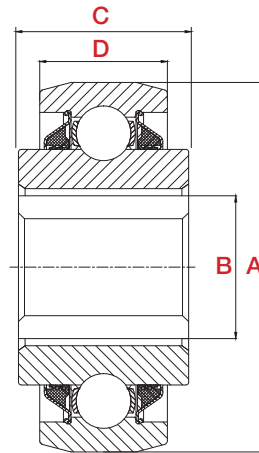

Visit our www.richmondau.com for more information on each bearing type.

ROUND BORE

(A)	(B)	(C)	(D)	Product Code
45.225mm	3/4"	15.49mm	-	P204RR6
40mm	16.256mm	18.29mm	12mm	203KRR2
100mm	55.575mm	33.34mm	-	GW211PPB2
125mm	70mm	39.69mm	-	GW214PP2
100mm	55.575mm	33.34mm	-	W211PP2
100mm	55.575mm	33.34mm	-	W211PPB2

SQUARE BORE

(A)	(B)	(C)	(D)	Product Code
80mm	29.97mm	36.53mm	18mm	W208PP5
80mm	29.97mm	36.53mm	18mm	W208PPB5
85.74mm	29.97mm	36.53mm	30.18mm	W208PPB12
100mm	38.89mm	33.34mm	-	GW211PPB3
101.6mm	38.89mm	44.45mm	36.53mm	GW211PP5
100mm	38.89mm	50.8mm	33.34mm	PDFNF11008R3
101.6mm	41mm	44.45mm	36.53mm	W211PP34
103.56mm	38.89mm	44.45mm	36.53mm	W211PPB6
100mm	41.20mm	33.34mm	-	W211PP30

Visit our www.richmondau.com for more information on each bearing type.

FLANGE-MOUNT SQUARE BALL BEARING UNIT: FOUR-BOLT FLANGE

FD211RP

(A)	(B)	(C)	(D)	(E)	(F)	Product Code
139.7mm	41mm	139.7mm	50.95mm	45.70mm	13.5mm	FD211RP
127mm	29.85mm	127mm	44.45mm	42mm	13.5mm	FD210R

FLANGE-MOUNT ROUND BALL BEARING UNIT: FOUR-BOLT FLANGE

ST211-2

(A)	(B)	(C)	(D)	(E)	(F)	Product Code
139.7mm	55.563mm	139.7mm	13.5mm	55.563mm	46	ST211-2