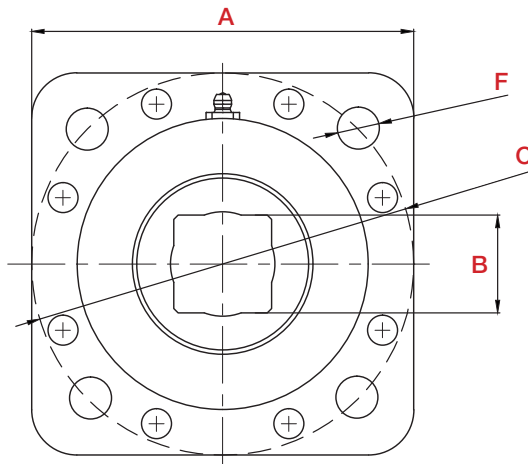

SQUARE BORE

(A)	(B)	(C)	(D)	Product Code
80mm	29.97mm	36.53mm	18mm	W208PP5
80mm	29.97mm	36.53mm	18mm	W208PPB5
85.74mm	29.97mm	36.53mm	30.18mm	W208PPB12
100mm	38.89mm	33.34mm	-	GW211PPB3
101.6mm	38.89mm	44.45mm	36.53mm	GW211PP5
100mm	38.89mm	50.8mm	33.34mm	PDFNF11008R3
101.6mm	41mm	44.45mm	36.53mm	W211PP34
103.56mm	38.89mm	44.45mm	36.53mm	W211PPB6
100mm	41.20mm	33.34mm	-	W211PP30

HEX BORE

(A)	(B)	(C)	(D)	Product Code
52mm	7/8"	1"	15mm	205KRRB2
62mm	1"	24mm	16mm	206KRRB6

AGRICULTURAL BEARINGS

This diverse range of bearings is suitable for all kinds of agricultural equipment. Agricultural & Farm Equipment Bearings are designed to provide better protection against contamination from outside factors such as dust, mud, dirty water, and more.

Visit our www.richmondau.com for more information on each bearing type.

FLANGE-MOUNT SQUARE BALL BEARING UNIT: FOUR-BOLT FLANGE

FD211RP

(A)	(B)	(C)	(D)	(E)	(F)	Product Code
139.7mm	41mm	139.7mm	50.95mm	45.70mm	13.5mm	FD211RP
127mm	29.85mm	127mm	44.45mm	42mm	13.5mm	FD210R