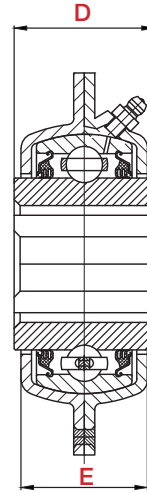

Visit our www.richmondau.com for more information on each bearing type.

ROUND BORE

(A)	(B)	(C)	(D)	Product Code
45.225mm	3/4"	15.49mm	-	P204RR6
40mm	16.256mm	18.29mm	12mm	203KRR2
100mm	55.575mm	33.34mm	-	GW211PPB2
125mm	70mm	39.69mm	-	GW214PP2
100mm	55.575mm	33.34mm	-	W211PP2
100mm	55.575mm	33.34mm	-	W211PPB2

SQUARE BORE

(A)	(B)	(C)	(D)	Product Code
80mm	29.97mm	36.53mm	18mm	W208PP5
80mm	29.97mm	36.53mm	18mm	W208PPB5
85.74mm	29.97mm	36.53mm	30.18mm	W208PPB12
100mm	38.89mm	33.34mm	-	GW211PPB3
101.6mm	38.89mm	44.45mm	36.53mm	GW211PP5
100mm	38.89mm	50.8mm	33.34mm	PDFNF11008R3
101.6mm	41mm	44.45mm	36.53mm	W211PP34
103.56mm	38.89mm	44.45mm	36.53mm	W211PPB6
100mm	41.20mm	33.34mm	-	W211PP30

HEX BORE

(A)	(B)	(C)	(D)	Product Code
52mm	7/8"	1"	15mm	205KRRB2
62mm	1"	24mm	16mm	206KRRB6

AGRICULTURAL BEARINGS

This diverse range of bearings is suitable for all kinds of agricultural equipment. Agricultural & Farm Equipment Bearings are designed to provide better protection against contamination from outside factors such as dust, mud, dirty water, and more.

Visit our www.richmondau.com for more information on each bearing type.

FLANGE-MOUNT SQUARE BALL BEARING UNIT: FOUR-BOLT FLANGE

FD211RP

(A)	(B)	(C)	(D)	(E)	(F)	Product Code
139.7mm	41mm	139.7mm	50.95mm	45.70mm	13.5mm	FD211RP
127mm	29.85mm	127mm	44.45mm	42mm	13.5mm	FD210R