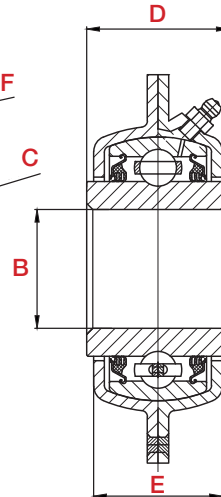

SQUARE BORE

(A)	(B)	(C)	(D)	Product Code
80mm	29.97mm	36.53mm	18mm	W208PP5
80mm	29.97mm	36.53mm	18mm	W208PPB5
85.74mm	29.97mm	36.53mm	30.18mm	W208PPB12
100mm	38.89mm	33.34mm	-	GW211PPB3
101.6mm	38.89mm	44.45mm	36.53mm	GW211PP5
100mm	38.89mm	50.8mm	33.34mm	PDFNF11008R3
101.6mm	41mm	44.45mm	36.53mm	W211PP34
103.56mm	38.89mm	44.45mm	36.53mm	W211PPB6
100mm	41.20mm	33.34mm	-	W211PP30

HEX BORE

(A)	(B)	(C)	(D)	Product Code
52mm	7/8"	1"	15mm	205KRRB2
62mm	1"	24mm	16mm	206KRRB6

AGRICULTURAL BEARINGS

This diverse range of bearings is suitable for all kinds of agricultural equipment. Agricultural & Farm Equipment Bearings are designed to provide better protection against contamination from outside factors such as dust, mud, dirty water, and more.

Visit our www.richmondau.com for more information on each bearing type.

FLANGE-MOUNT SQUARE BALL BEARING UNIT: FOUR-BOLT FLANGE

FD211RP

(A)	(B)	(C)	(D)	(E)	(F)	Product Code
139.7mm	41mm	139.7mm	50.95mm	45.70mm	13.5mm	FD211RP
127mm	29.85mm	127mm	44.45mm	42mm	13.5mm	FD210R

FLANGE-MOUNT ROUND BALL BEARING UNIT: FOUR-BOLT FLANGE

ST211-2

(A)	(B)	(C)	(D)	(E)	(F)	Product Code
139.7mm	55.563mm	139.7mm	13.5mm	55.563mm	46	ST211-2