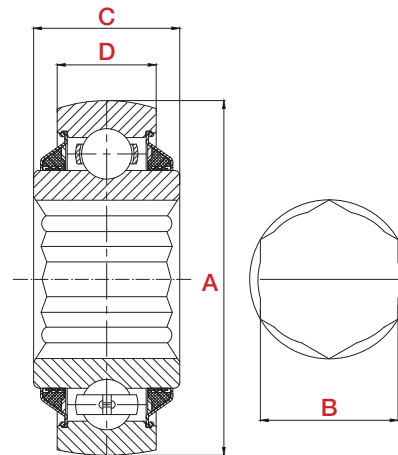

HEX BORE

(A)	(B)	(C)	(D)	Product Code
52mm	7/8"	1"	15mm	205KRRB2
62mm	1"	24mm	16mm	206KRRB6