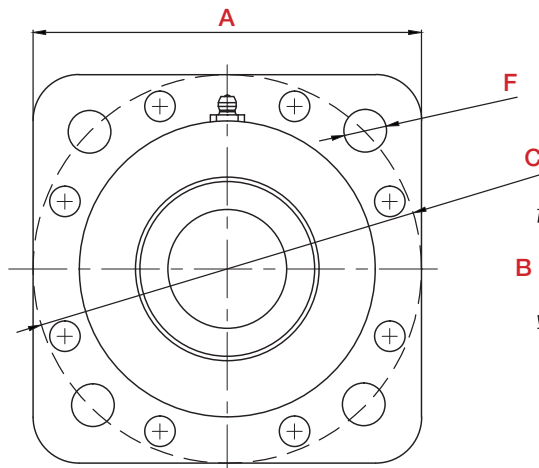

SQUARE BORE

(A)	(B)	(C)	(D)	Product Code
80mm	29.97mm	36.53mm	18mm	W208PP5
80mm	29.97mm	36.53mm	18mm	W208PPB5
85.74mm	29.97mm	36.53mm	30.18mm	W208PPB12
100mm	38.89mm	33.34mm	-	GW211PPB3
101.6mm	38.89mm	44.45mm	36.53mm	GW211PP5
100mm	38.89mm	50.8mm	33.34mm	PDFNF11008R3
101.6mm	41mm	44.45mm	36.53mm	W211PP34
103.56mm	38.89mm	44.45mm	36.53mm	W211PPB6
100mm	41.20mm	33.34mm	-	W211PP30

HEX BORE

(A)	(B)	(C)	(D)	Product Code
52mm	7/8"	1"	15mm	205KRRB2
62mm	1"	24mm	16mm	206KRRB6

AGRICULTURAL BEARINGS

This diverse range of bearings is suitable for all kinds of agricultural equipment. Agricultural & Farm Equipment Bearings are designed to provide better protection against contamination from outside factors such as dust, mud, dirty water, and more.

Visit our www.richmondau.com for more information on each bearing type.

FLANGE-MOUNT SQUARE BALL BEARING UNIT: FOUR-BOLT FLANGE

FD211RP

(A)	(B)	(C)	(D)	(E)	(F)	Product Code
139.7mm	41mm	139.7mm	50.95mm	45.70mm	13.5mm	FD211RP
127mm	29.85mm	127mm	44.45mm	42mm	13.5mm	FD210R

FLANGE-MOUNT ROUND BALL BEARING UNIT: FOUR-BOLT FLANGE

ST211-2

(A)	(B)	(C)	(D)	(E)	(F)	Product Code
139.7mm	55.563mm	139.7mm	13.5mm	55.563mm	46	ST211-2